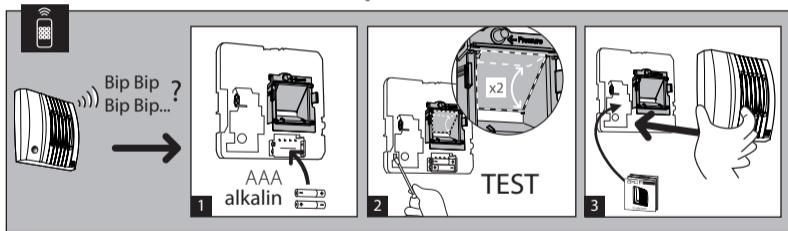

BXC special versions

CO₂ COV

green → CO₂/COV < set level

yellow → CO₂/COV ≥ set level

position	CO ₂ /COV ppm level
0	TEST
1	600
2	800
3	1000
4	1200
5	1400
6	1600

BXC 

special
versions

 aereco